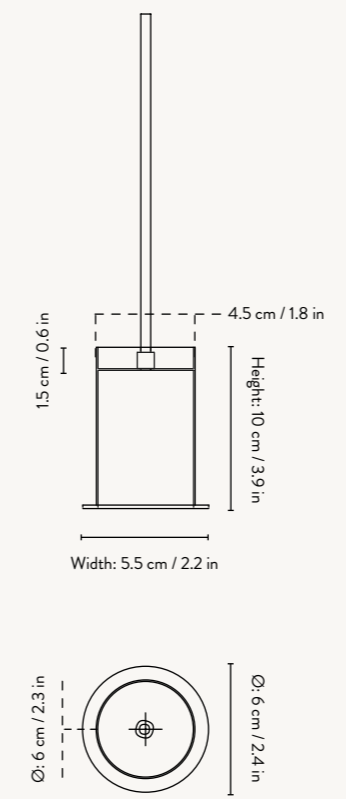

Net. weight: 0.5 kg
 Packsize: 2

	Recommended retail price
DKK	599
SEK	855
NOK	855
EUR	79
GBP	75
USD	115

COLLECT PENDANT - HIGH

Size: Ø: 6 x H: 17 cm
 Ø: 2.4 x H: 6.7 in

Material: Powder coated iron. Brass plated iron. Black brass plated iron. 3 metre fabric cord and canopy in the same colour. All pendants: Brass ring included. Black Brass pendant: Brass ring and black brass ring included

Net. weight: 0.6 kg
 Packsize: 2

	Recommended retail price
DKK	699
SEK	999
NOK	999
EUR	95
GBP	89
USD	129

SPHERE SHADE

CASCA SHADE - SPHERE

Size: Ø: 25 x H: 23.6 cm
 Ø: 9.8 x H: 9.3 in
 Material: Glass with solid coloured dots
 Info: Mouth-blown glass
 Care: Wipe with a dry cloth
 Net. weight: 0.9 kg
 Packsize: 2

OPAL SHADE - SPHERE

Size: Ø: 25 x H: 23.6 cm
 Ø: 9.8 x H: 9.3 in
 Material: Opal glass
 Opal glass with glossy finish
 Care: Wipe with a dry cloth
 Net. weight: 0.9 kg
 Packsize: 2

TALL SHADE

CASCA SHADE - TALL

Size: Ø: 18.6 x H: 34.2 cm
 Ø: 7.3 x H: 13.5 in
 Material: Glass with solid coloured dots
 Info: Mouth-blown glass
 Care: Wipe with a dry cloth
 Net. weight: 1.2 kg
 Packsize: 2

OPAL SHADE - TALL

Size: Ø: 18.6 x H: 34.2 cm
 Ø: 7.3 x H: 13.5 in
 Material: Opal glass
 Opal glass with glossy finish
 Care: Wipe with a dry cloth
 Net. weight: 1.2 kg
 Packsize: 2