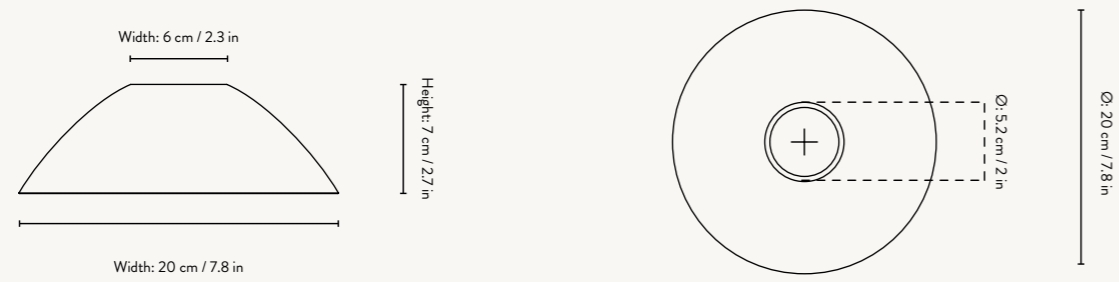

HOOP SHADE

CONE SHADE

DISC SHADE

5146
Black

100026502
Black Brass

5126
Brass

100301693
Cashmere

5127
Light Grey

5137
Rose

5121
Black

100185502
Black Brass

110409501
Brass

100300693
Cashmere

100300102
Light Grey

COLLECT - DISC SHADE

Size: Ø: 12 x H: 7 cm
Ø: 4.7 x H: 2.8 in
Material: Powder coated iron.
Black brass plated iron.
White inside lampshade
Care: Wipe with a damp cloth
Info: Registered design
Net. weight: 0.2 kg
Packsize: 2

COLLECT - HOOP SHADE

Size: Ø: 20 x H: 7 cm
Ø: 7.9 x H: 2.8 in
Material: Powder coated iron.
Black brass plated iron.
White inside lampshade
Care: Wipe with a damp cloth
Info: Registered design
Net. weight: 0.3 kg
Packsize: 2

5118
Light Grey

5133
Black

100184502
Black Brass

110410501
Brass

100299693
Cashmere

5119
Dark Blue

100608502
Black Brass

100608503
Chrome

COLLECT - CONE SHADE

Size: Ø: 25 x H: 12 cm
Ø: 9.8 x H: 4.7 in
Material: Powder coated iron.
Black brass plated iron.
White inside lampshade
Care: Wipe with a damp cloth
Info: Registered design
Net. weight: 0.4 kg
Packsize: 2

COLLECT RING

Size: Ø: 5.5 x H: 0.5 cm
Ø: 2.2 x H: 0.2 in
Material: Black brass plated iron.
Chrome plated iron
Care: Wipe with a dry cloth
Info: Add-on to Collect Lighting
Net. weight: 0.1 kg
Packsize: 12