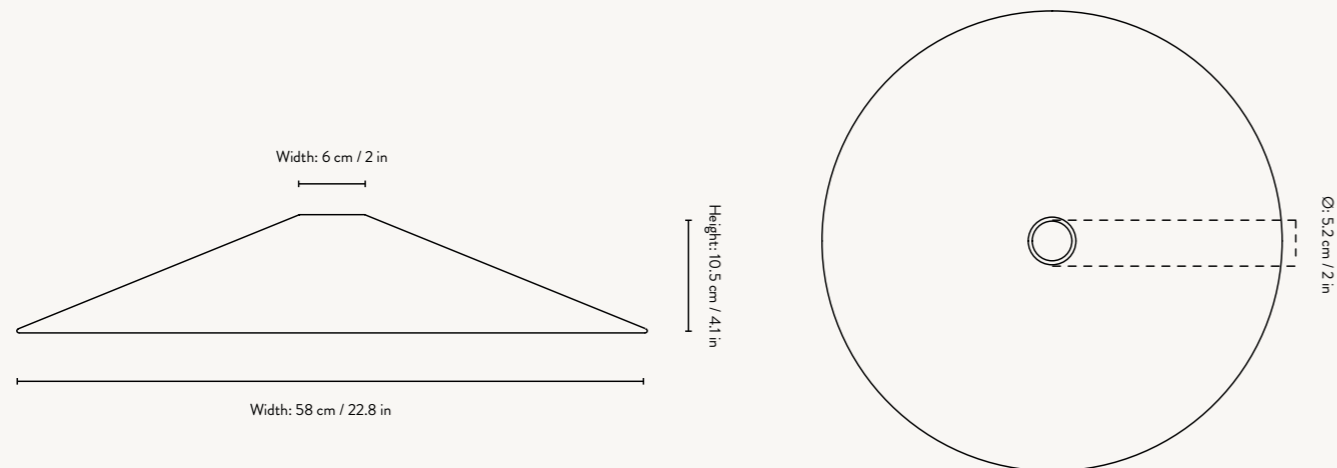

ANGLE SHADE