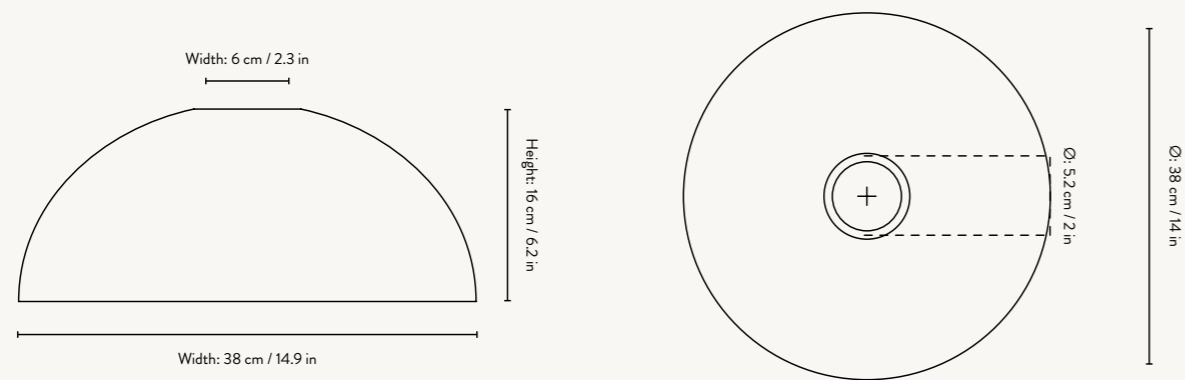

RECORD SHADE

DOME SHADE

ANGLE SHADE

5124
Black

100019502
Black Brass

5145
Brass

100302693
Cashmere

100302102
Light Grey

COLLECT - RECORD SHADE

Size: Ø: 30 x H: 7 cm
Ø: 11.8 x H: 2.8 in
Material: Powder coated iron.
Black brass plated iron.
White inside lampshade
Care: Wipe with a damp cloth
Info: Registered design
Net. weight: 1.1 kg
Packsize: 2

5122
Rose

5138
Black

5142
Brass

100303693
Cashmere

5128
Dark Blue

5123
Light Grey

COLLECT - DOME SHADE

Size: Ø: 38 x H: 16 cm
Ø: 15 x H: 6.3 in
Material: Powder coated iron.
Black brass plated iron.
White inside lampshade
Care: Wipe with a damp cloth
Info: Registered design
Net. weight: 1 kg
Packsize: 2

100074101
Black

100228502
Black Brass

100074693
Cashmere

100074102
Light Grey

COLLECT - ANGLE SHADE

Size: Ø: 58 x H: 10.5 cm
Ø: 22.8 x H: 4.1 in
Material: Powder coated iron.
Black brass plated iron.
White inside lampshade
Care: Wipe with a dry cloth
Net. weight: 1.5 kg
Packsize: 1