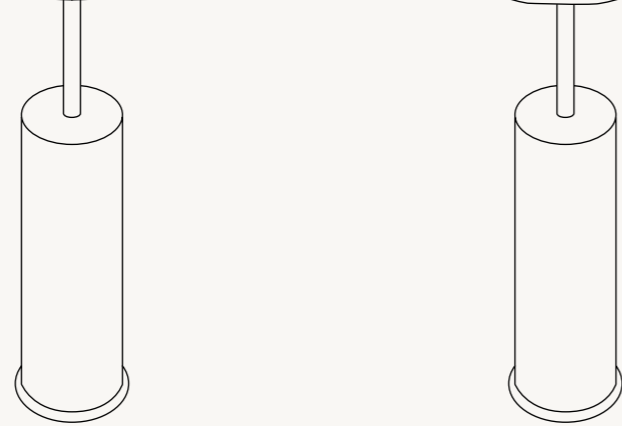

SOCKET PENDANT