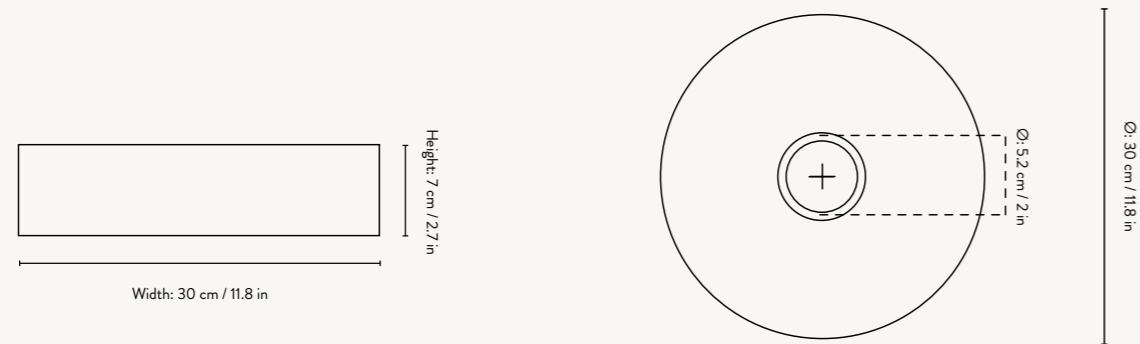

RECORD SHADE