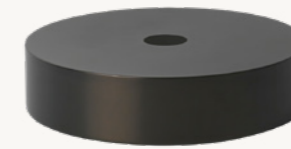

5124
Black

100019502
Black Brass

5145
Brass

100302693
Cashmere

100302102
Light Grey