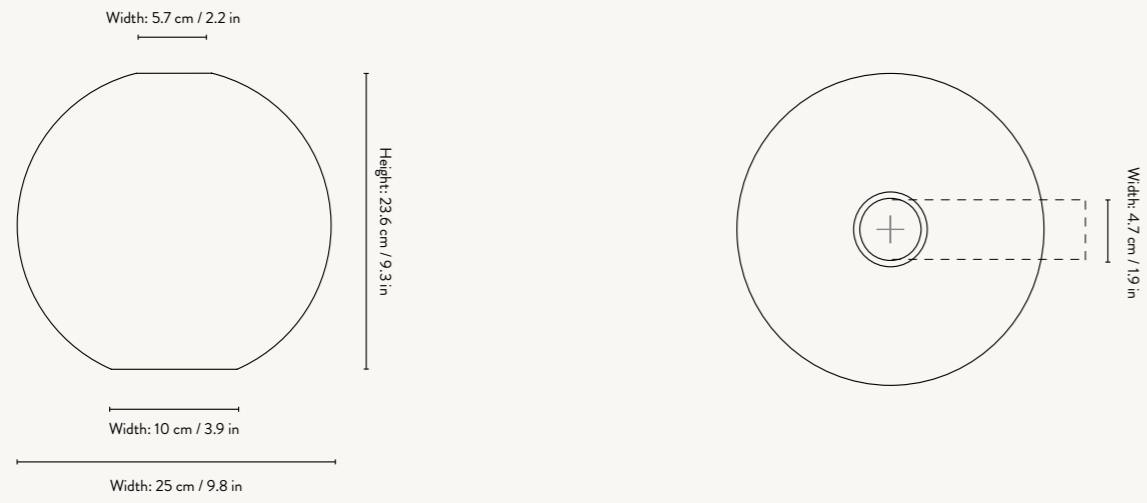

Net. weight: 0.6 kg
 Packsize: 2

	Recommended retail price
DKK	699
SEK	999
NOK	999
EUR	95
GBP	89
USD	129

SPHERE SHADE

CASCA SHADE - SPHERE

Size: Ø: 25 x H: 23.6 cm
 Ø: 9.8 x H: 9.3 in
 Material: Glass with solid coloured dots
 Info: Mouth-blown glass
 Care: Wipe with a dry cloth
 Net. weight: 0.9 kg
 Packsize: 2

OPAL SHADE - SPHERE

Size: Ø: 25 x H: 23.6 cm
 Ø: 9.8 x H: 9.3 in
 Material: Opal glass
 Opal glass with glossy finish
 Care: Wipe with a dry cloth
 Net. weight: 0.9 kg
 Packsize: 2

TALL SHADE

CASCA SHADE - TALL

Size: Ø: 18.6 x H: 34.2 cm
 Ø: 7.3 x H: 13.5 in
 Material: Glass with solid coloured dots
 Info: Mouth-blown glass
 Care: Wipe with a dry cloth
 Net. weight: 1.2 kg
 Packsize: 2

OPAL SHADE - TALL

Size: Ø: 18.6 x H: 34.2 cm
 Ø: 7.3 x H: 13.5 in
 Material: Opal glass
 Opal glass with glossy finish
 Care: Wipe with a dry cloth
 Net. weight: 1.2 kg
 Packsize: 2