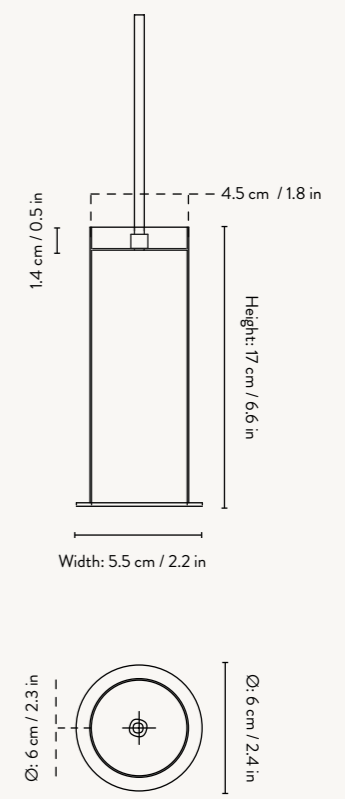

Net. weight: 0.5 kg
 Packsize: 2

	Recommended retail price
DKK	599
SEK	855
NOK	855
EUR	79
GBP	75
USD	115

COLLECT PENDANT - HIGH

Size: Ø: 6 x H: 17 cm
 Ø: 2.4 x H: 6.7 in

Material: Powder coated iron. Brass plated iron. Black brass plated iron. 3 metre fabric cord and canopy in the same colour. All pendants: Brass ring included. Black Brass pendant: Brass ring and black brass ring included

Net. weight: 0.6 kg
 Packsize: 2

	Recommended retail price
DKK	699
SEK	999
NOK	999
EUR	95
GBP	89
USD	129

SPHERE SHADE

CASCA SHADE - SPHERE

Size: Ø: 25 x H: 23.6 cm
 Ø: 9.8 x H: 9.3 in
 Material: Glass with solid coloured dots
 Info: Mouth-blown glass
 Care: Wipe with a dry cloth
 Net. weight: 0.9 kg
 Packsize: 2

OPAL SHADE - SPHERE

Size: Ø: 25 x H: 23.6 cm
 Ø: 9.8 x H: 9.3 in
 Material: Opal glass
 Opal glass with glossy finish
 Care: Wipe with a dry cloth
 Net. weight: 0.9 kg
 Packsize: 2

TALL SHADE

CASCA SHADE - TALL

Size: Ø: 18.6 x H: 34.2 cm
 Ø: 7.3 x H: 13.5 in
 Material: Glass with solid coloured dots
 Info: Mouth-blown glass
 Care: Wipe with a dry cloth
 Net. weight: 1.2 kg
 Packsize: 2

OPAL SHADE - TALL

Size: Ø: 18.6 x H: 34.2 cm
 Ø: 7.3 x H: 13.5 in
 Material: Opal glass
 Opal glass with glossy finish
 Care: Wipe with a dry cloth
 Net. weight: 1.2 kg
 Packsize: 2