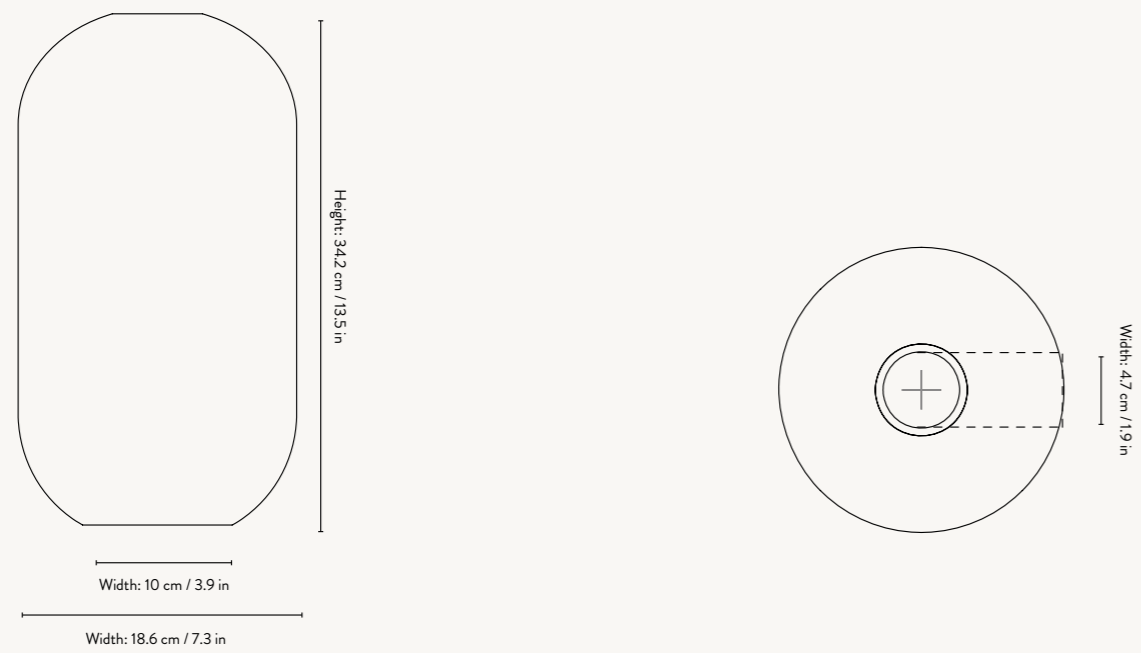

Net. weight: 0.6 kg
 Packsize: 2

	Recommended retail price
DKK	699
SEK	999
NOK	999
EUR	95
GBP	89
USD	129

SPHERE SHADE

CASCA SHADE - SPHERE

Size: Ø: 25 x H: 23.6 cm
 Ø: 9.8 x H: 9.3 in
 Material: Glass with solid coloured dots
 Info: Mouth-blown glass
 Care: Wipe with a dry cloth
 Net. weight: 0.9 kg
 Packsize: 2

OPAL SHADE - SPHERE

Size: Ø: 25 x H: 23.6 cm
 Ø: 9.8 x H: 9.3 in
 Material: Opal glass
 Opal glass with glossy finish
 Care: Wipe with a dry cloth
 Net. weight: 0.9 kg
 Packsize: 2

TALL SHADE

CASCA SHADE - TALL

Size: Ø: 18.6 x H: 34.2 cm
 Ø: 7.3 x H: 13.5 in
 Material: Glass with solid coloured dots
 Info: Mouth-blown glass
 Care: Wipe with a dry cloth
 Net. weight: 1.2 kg
 Packsize: 2

OPAL SHADE - TALL

Size: Ø: 18.6 x H: 34.2 cm
 Ø: 7.3 x H: 13.5 in
 Material: Opal glass
 Opal glass with glossy finish
 Care: Wipe with a dry cloth
 Net. weight: 1.2 kg
 Packsize: 2