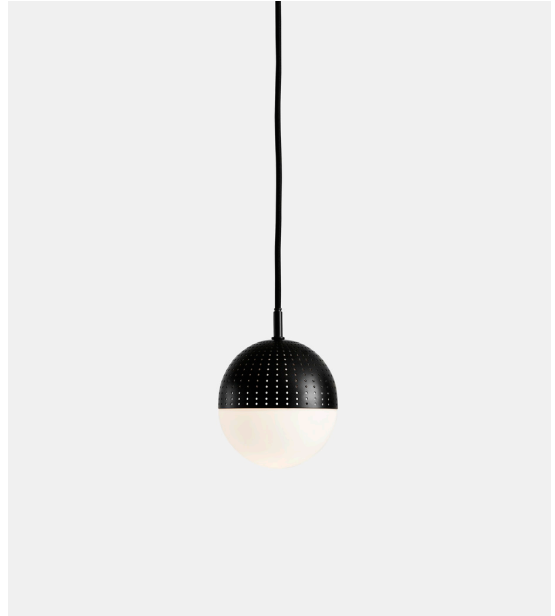

DOT PENDANT (SMALL)

DESIGNED BY RIKKE FROST

THE DOT PENDANT IS DESIGNED TO CREATE A COSY ATMOSPHERE IN YOUR HOME. IT IS INSPIRED BY PERFORATED METAL AND THE PATTERNS THE LIGHT CREATES WHEN SHINING THROUGH THE LITTLE HOLES. THE CONTRAST BETWEEN THE COARSE PERFORATED METAL AND THE SMOOTH OPAL GLASS, MAKES DOT BOTH A SIMPLE AND SIGNIFICANT PENDANT.

YEAR OF DESIGN

2015

CATEGORY

LIGHTING

MATERIALS

PERFORATED METAL AND OPAL GLASS (3-6 MM THICK)

CORD

FABRIC COVERED 3000 MM

LIGHT

E14, MAX 25W / 250 LM

CERTIFICATES

CE, CB

ENERGY LABEL

A++

COMPLIES WITH

IP20

CANOPY

BLACK PAINTED METAL (Ø 100 x H 20 MM)

MAINTENANCE

FOR DAILY CARE, WIPE OFF WITH A CLEAN, MOIST CLOTH FOLLOWED BY A SOFT DRY CLOTH

DIMENSIONS

Ø 140 x H 130 MM

Ø 4.7 x H 5.1 "

ITEM NO / COLOUR

133045 BLACK (SMALL)