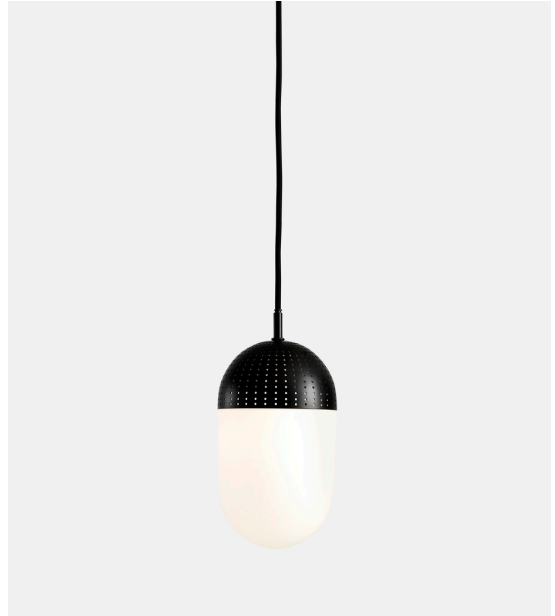

DOT PENDANT (LARGE)

DESIGNED BY RIKKE FROST

THE DOT PENDANT IS DESIGNED TO CREATE A COSY ATMOSPHERE IN YOUR HOME. IT IS INSPIRED BY PERFORATED METAL AND THE PATTERNS THE LIGHT CREATES WHEN SHINING THROUGH THE LITTLE HOLES. THE CONTRAST BETWEEN THE COARSE PERFORATED METAL AND THE SMOOTH OPAL GLASS, MAKES DOT BOTH A SIMPLE AND SIGNIFICANT PENDANT.

YEAR OF DESIGN

2015

CATEGORY

LIGHTING

MATERIALS

PERFORATED METAL AND OPAL GLASS (3-6 MM THICK)

CORD

FABRIC COVERED 3000 MM

LIGHT

E14, MAX 25W / 250 LM

CERTIFICATES

CE, CB

ENERGY LABEL

A++

COMPLIES WITH

IP20

CANOPY

BLACK PAINTED METAL (Ø 100 x H 20 MM)

MAINTENANCE

FOR DAILY CARE, WIPE OFF WITH A CLEAN, MOIST CLOTH FOLLOWED BY A SOFT DRY CLOTH

DIMENSIONS

Ø 140 x H 210 MM

Ø 4.7 x H 8.2 "

ITEM NO / COLOUR

133047 BLACK (LARGE)