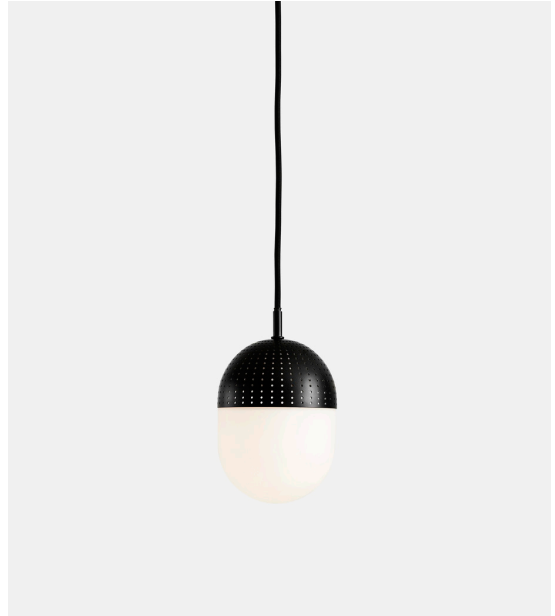

DOT PENDANT (MEDIUM)

DESIGNED BY RIKKE FROST

THE DOT PENDANT IS DESIGNED TO CREATE A COSY ATMOSPHERE IN YOUR HOME. IT IS INSPIRED BY PERFORATED METAL AND THE PATTERNS THE LIGHT CREATES WHEN SHINING THROUGH THE LITTLE HOLES. THE CONTRAST BETWEEN THE COARSE PERFORATED METAL AND THE SMOOTH OPAL GLASS, MAKES DOT BOTH A SIMPLE AND SIGNIFICANT PENDANT.

YEAR OF DESIGN

2015

CATEGORY

LIGHTING

MATERIALS

PERFORATED METAL AND OPAL GLASS (3-6 MM THICK)

CORD

FABRIC COVERED 3000 MM

LIGHT

E14, MAX 25W / 250 LM

CERTIFICATES

CE, CB

ENERGY LABEL

A++

COMPLIES WITH

IP20

CANOPY

BLACK PAINTED METAL (Ø 100 x H 20 MM)

MAINTENANCE

FOR DAILY CARE, WIPE OFF WITH A CLEAN, MOIST CLOTH FOLLOWED BY A SOFT DRY CLOTH

DIMENSIONS

Ø 140 x H 166 MM

Ø 4.7 x H 6.5 "

ITEM NO / COLOUR

133046 BLACK (MEDIUM)