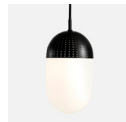

DOT PENDANT (LARGE)

DESIGNED BY RIKKE FROST

THE DOT PENDANT IS DESIGNED TO CREATE A COSY ATMOSPHERE IN YOUR HOME. IT IS INSPIRED BY PERFORATED METAL AND THE PATTERNS THE LIGHT CREATES WHEN SHINING THROUGH THE LITTLE HOLES. THE CONTRAST BETWEEN THE COARSE PERFORATED METAL AND THE SMOOTH OPAL GLASS, MAKES DOT BOTH A SIMPLE AND SIGNIFICANT PENDANT.

YEAR OF DESIGN

2015

CATEGORY

LIGHTING

MATERIALS

PERFORATED METAL AND OPAL GLASS (3-6 MM THICK)

CORD

FABRIC COVERED 3000 MM

LIGHT

E14, MAX 25W / 250 LM

CERTIFICATES

CE, CB

ENERGY LABEL

A++

COMPLIES WITH

IP20

CANOPY

BLACK PAINTED METAL (Ø 100 x H 20 MM)

MAINTENANCE

FOR DAILY CARE, WIPE OFF WITH A CLEAN, MOIST CLOTH FOLLOWED BY A SOFT DRY CLOTH

DIMENSIONS

Ø 140 x H 210 MM

Ø 4.7 x H 8.2 "

ITEM NO / COLOUR

133047 BLACK (LARGE)