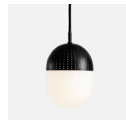

DOT

PRODUCT SHEET

WOUD

DOT PENDANT (SMALL)

DESIGNED BY RIKKE FROST

THE DOT PENDANT IS DESIGNED TO CREATE A COSY ATMOSPHERE IN YOUR HOME. IT IS INSPIRED BY PERFORATED METAL AND THE PATTERNS THE LIGHT CREATES WHEN SHINING THROUGH THE LITTLE HOLES. THE CONTRAST BETWEEN THE COARSE PERFORATED METAL AND THE SMOOTH OPAL GLASS, MAKES DOT BOTH A SIMPLE AND SIGNIFICANT PENDANT.

133045 BLACK (SMALL)

DOT PENDANT (MEDIUM)

DESIGNED BY RIKKE FROST

THE DOT PENDANT IS DESIGNED TO CREATE A COSY ATMOSPHERE IN YOUR HOME. IT IS INSPIRED BY PERFORATED METAL AND THE PATTERNS THE LIGHT CREATES WHEN SHINING THROUGH THE LITTLE HOLES. THE CONTRAST BETWEEN THE COARSE PERFORATED METAL AND THE SMOOTH OPAL GLASS, MAKES DOT BOTH A SIMPLE AND SIGNIFICANT PENDANT.

CANOPY

BLACK PAINTED METAL (Ø 100 x H 20 MM)

MAINTENANCE

FOR DAILY CARE, WIPE OFF WITH A CLEAN, MOIST CLOTH FOLLOWED BY A SOFT DRY CLOTH

DIMENSIONS

Ø 140 x H 166 MM

Ø 4.7 x H 6.5 "

ITEM NO / COLOUR