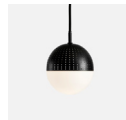

DOT

PRODUCT SHEET

WOUD

DOT PENDANT (SMALL)

DESIGNED BY RIKKE FROST

THE DOT PENDANT IS DESIGNED TO CREATE A COSY ATMOSPHERE IN YOUR HOME. IT IS INSPIRED BY PERFORATED METAL AND THE PATTERNS THE LIGHT CREATES WHEN SHINING THROUGH THE LITTLE HOLES. THE CONTRAST BETWEEN THE COARSE PERFORATED METAL AND THE SMOOTH OPAL GLASS, MAKES DOT BOTH A SIMPLE AND SIGNIFICANT PENDANT.

YEAR OF DESIGN

2015

CATEGORY

LIGHTING

MATERIALS

PERFORATED METAL AND OPAL GLASS (3-6 MM THICK)

CORD

FABRIC COVERED 3000 MM

CANOPY

BLACK PAINTED METAL (Ø 100 x H 20 MM)

MAINTENANCE

FOR DAILY CARE, WIPE OFF WITH A CLEAN, MOIST CLOTH FOLLOWED BY A SOFT DRY CLOTH

DIMENSIONS

Ø 140 x H 130 MM

Ø 4.7 x H 5.1 "

ITEM NO / COLOUR

133045 BLACK (SMALL)

DOT PENDANT (MEDIUM)

DESIGNED BY RIKKE FROST

THE DOT PENDANT IS DESIGNED TO CREATE A COSY ATMOSPHERE IN YOUR HOME. IT IS INSPIRED BY PERFORATED METAL AND THE PATTERNS THE LIGHT CREATES WHEN SHINING THROUGH THE LITTLE HOLES. THE CONTRAST BETWEEN THE COARSE PERFORATED METAL AND THE SMOOTH OPAL GLASS, MAKES DOT BOTH A SIMPLE AND SIGNIFICANT PENDANT.