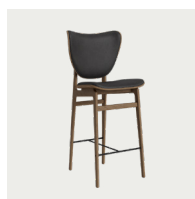

UPHOLSTERY