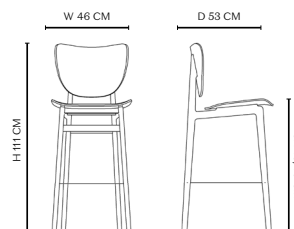

Bar Chair - Bar Height 75 cm

W 46 cm / D 53 cm / H 111 cm / SH 75/76 cm