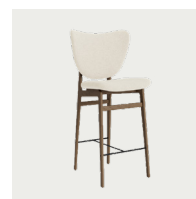

FULL UPHOLSTERY