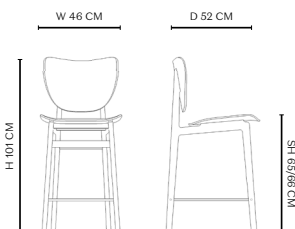

DIMENSIONS

Bar Chair - Counter Height 65 cm

W 46 cm / D 52 cm / H 101 / SH 65/66 cm