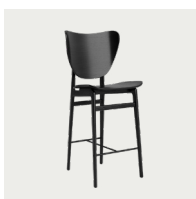

The Elephant Bar Chair is a bar chair version of the popular Elephant Chair. With a gently curved back with the same soft curve as the Elephant series and a sculptural wood base, the Elephant Bar Chair takes comfort to a higher level. The Elephant Bar Chair comes in two heights of 65 cm and 75 cm.

W/O UPHOLSTERY