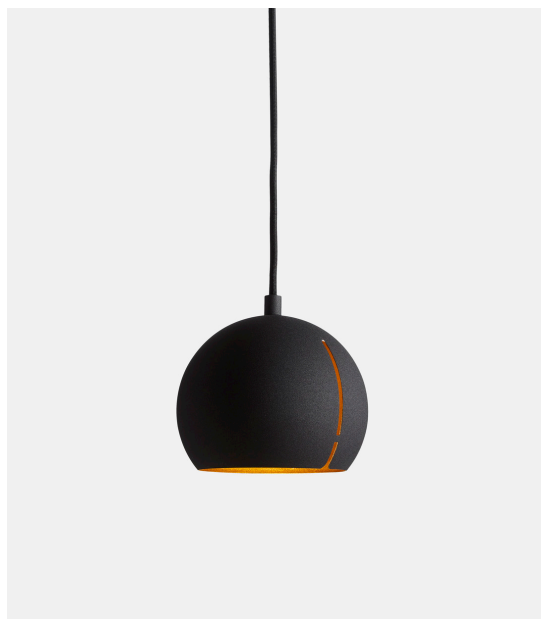

GAP PENDANT (ROUND)

DESIGNED BY NUR DESIGN

THE GAP PENDANT COMBINES A RAW OUTER SHELL MADE FROM POWDER-COATED METAL WITH A FEMININE BRASS COLOURED INNER CREATING A WARM AND COSY GLOW. THE SLEEK GAP IN THE SHAPE LETS LIGHT ESCAPE AND CREATE A GRAPHICAL REFLECTION WITH A GOLDEN GLOW FROM THE INSIDE. HANG THE GAP PENDANT ON ITS OWN IN COMBINATION WITH GAP PENDANTS TO INCREASE TO EXPERIENCE OF THE REFLECTION.

YEAR OF DESIGN

2015

CATEGORY

LIGHTING

MATERIALS

PAINTED METAL WITH BRASS COLOUR PAINT INSIDE

CORD

FABRIC COVERED 3000 MM

LIGHT

E27, MAX 25W / 250 LM

CERTIFICATES

CE, CB

ENERGY LABEL

A++

COMPLIES WITH

IP20

CANOPY

BLACK / WHITE PAINTED METAL (Ø 100 x H 20 MM)

MAINTENANCE

FOR DAILY CARE, WIPE OFF WITH A CLEAN, MOIST CLOTH FOLLOWED BY A SOFT DRY CLOTH

DIMENSIONS

Ø 150 x H 140 MM

Ø 5.9 x H 5.5 "

ITEM NO / COLOUR

133005 BLACK (ROUND)

133006 WHITE (ROUND)