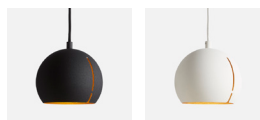

GAP PENDANT (ROUND)

DESIGNED BY NUR DESIGN

THE GAP PENDANT COMBINES A RAW OUTER SHELL MADE FROM POWDER-COATED METAL WITH A FEMININE BRASS COLOURED INNER CREATING A WARM AND COSY GLOW. THE SLEEK GAP IN THE SHAPE LETS LIGHT ESCAPE AND CREATE A GRAPHICAL REFLECTION WITH A GOLDEN GLOW FROM THE INSIDE. HANG THE GAP PENDANT ON ITS OWN IN COMBINATION WITH GAP PENDANTS TO INCREASE TO EXPERIENCE OF THE REFLECTION.

YEAR OF DESIGN

2015

CATEGORY

LIGHTING

MATERIALS

PAINTED METAL WITH BRASS COLOUR PAINT INSIDE

CORD

FABRIC COVERED 3000 MM

LIGHT

E27, MAX 25W / 250 LM

CERTIFICATES

CE, CB

ENERGY LABEL

A++

COMPLIES WITH

IP20

CANOPY

BLACK / WHITE PAINTED METAL (Ø 100 x H 20 MM)

MAINTENANCE

FOR DAILY CARE, WIPE OFF WITH A CLEAN, MOIST CLOTH FOLLOWED BY A SOFT DRY CLOTH

DIMENSIONS

Ø 150 x H 140 MM

Ø 5.9 x H 5.5 "

ITEM NO / COLOUR

133005 BLACK (ROUND)

133006 WHITE (ROUND)