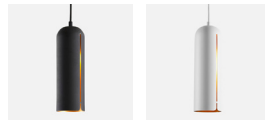

GAP PENDANT (TALL)

DESIGNED BY NUR DESIGN

THE GAP PENDANT COMBINES A RAW OUTER SHELL MADE FROM POWDER-COATED METAL WITH A FEMININE BRASS COLOURED INNER CREATING A WARM AND COSY GLOW. THE SLEEK GAP IN THE SHAPE LETS LIGHT ESCAPE AND CREATE A GRAPHICAL REFLECTION WITH A GOLDEN GLOW FROM THE INSIDE. HANG THE GAP PENDANT ON ITS OWN IN COMBINATION WITH GAP PENDANTS TO INCREASE TO EXPERIENCE OF THE REFLECTION.

YEAR OF DESIGN

2015

CATEGORY

LIGHTING

MATERIALS

PAINTE METAL WITH BRASS COLOUR PAINT INSIDE

CORD

FABRIC COVERED 3000 MM

LIGHT

E27, MAX 25W / 250 LM

CERTIFICATES

CE, CB

ENERGY LABEL

A++

COMPLIES WITH

IP20

CANOPY

BLACK / WHITE PAINTED METAL (Ø 100 x H 20 MM)

MAINTENANCE

FOR DAILY CARE, WIPE OFF WITH A CLEAN, MOIST CLOTH FOLLOWED BY A SOFT DRY CLOTH

DIMENSIONS

Ø 100 x H 300 MM

Ø 3.9 x H 11.8 "

ITEM NO / COLOUR

133002 BLACK (TALL)

133004 WHITE (TALL)