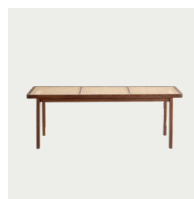

DARK SMOKED