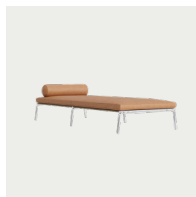

The collection references the 1950s and 1960s Danish furniture design, a period inspired by the Bauhaus movement where simple and clean shapes were in focus.

Minimal detailing and a stylish, clean expression demonstrate the Bauhaus influence in the Man furniture series. The frame, combining steel and canvas, gives the collection a raw yet sophisticated appeal that perfectly complements the contemporary aesthetic.

SØRENSEN DUNES