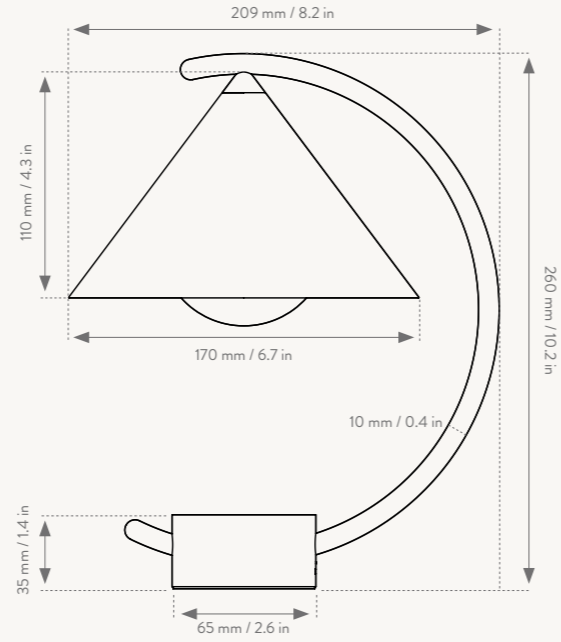

**Certifications:** CE, IP20, Class II

**Recommended light source:** Non removable LED bulb, max. 2W

**USB specifications:** UBS Type C  
UBS cable length: 1.5m

**Adapter:** 100-240V input  
5V/2A output

### MERIDIAN LAMP

Size: H: 26 x W: 20.9 x D: 17 cm  
H: 10.2 x W: 8.2 x D: 6.7 in

Material: Powder coated steel

Care: Galvanized steel

Info: Wipe with a damp cloth

Voltage: 220-240V - 50Hz.

Non removable LED light source, warm white. Service life: 30.000 hours.