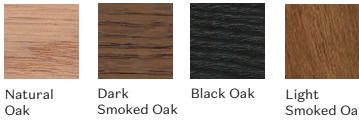

NY11 STOOL

by Rune Krøjgaard & Knut Bendik Humlevik

NY11 Stool is a durable and functional chair with timeless expression. The solid oak frame also has a steel footrest for added comfort. Its minimal design makes it suitable for use in a variety of settings.

FRAME VARIATIONS

Natural Oak Dark Smoked Oak Black Oak Light Smoked Oak

UPHOLSTERY

Recommended fabrics and leathers:

CAT 1	CAT2	CAT 3	CAT 4
Nina	Fame	Hallingdal	Dunes
Barnum	Remix	Steelcut Trio	Spectrum/Noir
Velvet	Re-Wool	Fiord	
Cura	Canvas	Ultra	

Customer own leather and fabrics available on request.

DIMENSIONS

Width: 40,5 cm
Depth: 30,5 cm
Seat Height: 45 cm

GLIDES

Plastic Glides: 13mm
Felt Glides: 13mm

NORR11

MATERIALS

Hand-crafted solid oak frame. Seat of laminated oak veneer.