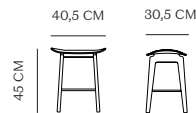

Customer own leather and fabrics available on request.

DIMENSIONS

Width: 40,5 cm
Depth: 30,5 cm
Seat Height: 45 cm

GLIDES

Plastic Glides: 13mm
Felt Glides: 13mm

NORR11

MATERIALS

Hand-crafted solid oak frame. Seat of laminated oak veneer.