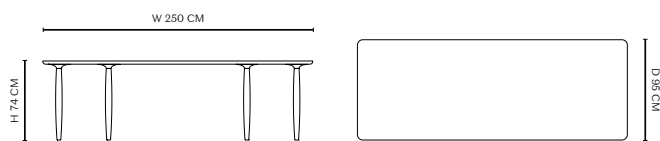

RECTANGULAR 200 CM

RECTANGULAR 250 CM

ROUND 120 CM

DIMENSIONS (MADE-TO-ORDER SIZES)

Rectangular 160 cm (seats up to 4 people)

W 160 cm / D 95 cm / H 74 cm

Rectangular 300 cm (seats up to 10 people)

W 300 cm / D 95 cm / H 74 cm

Rectangular 250 cm (seats up to 10 people)

W 250 cm / D 120 cm / H 74 cm

Round Ø 100 cm (seats up to 2 people)

Ø 100 cm / H 74 cm

Round Ø 160 cm (seats up to 6 people)

Ø 160 cm / H 74 cm

Round Ø 180 cm (seats up to 8 people)

Ø 180 cm / H 74 cm

OKU DINING TABLE — 2019

KRISTIAN SOFUS HANSEN, NICOLAJ NØDDESBO & TOMMY HYLDAHL

DIMENSIONS (STOCK SIZES)

Rectangular 200 cm

W 200 cm / D 95 cm / H 74 cm

Rectangular 250 cm

W 250 cm / D 95 cm / H 74 cm

Round 120 cm

Ø 120 cm / H 74 cm

OAK FINISHES

NATURAL OAK

LIGHT SMOKED OAK

DARK SMOKED OAK

BLACK OAK

DETAIL SHOTS