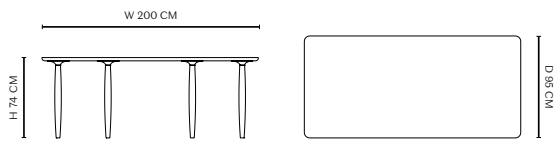

RECTANGULAR 200 CM

RECTANGULAR 250 CM

ROUND 120 CM

DIMENSIONS (MADE-TO-ORDER SIZES)

Rectangular 160 cm (seats up to 4 people)

W 160 cm / D 95 cm / H 74 cm

Rectangular 300 cm (seats up to 10 people)

W 300 cm / D 95 cm / H 74 cm

Rectangular 250 cm (seats up to 10 people)

W 250 cm / D 120 cm / H 74 cm

Round Ø 100 cm (seats up to 2 people)

Ø 100 cm / H 74 cm

Round Ø 160 cm (seats up to 6 people)

Ø 160 cm / H 74 cm

Round Ø 180 cm (seats up to 8 people)

Ø 180 cm / H 74 cm

OKU DINING TABLE — 2019

KRISTIAN SOFUS HANSEN, NICOLAJ NØDDESBO & TOMMY HYLDAHL

DIMENSIONS (STOCK SIZES)

Rectangular 200 cm

W 200 cm / D 95 cm / H 74 cm

Rectangular 250 cm

W 250 cm / D 95 cm / H 74 cm

Round 120 cm

Ø 120 cm / H 74 cm

OAK FINISHES

NATURAL OAK

LIGHT SMOKED OAK

DARK SMOKED OAK

BLACK OAK

DETAIL SHOTS