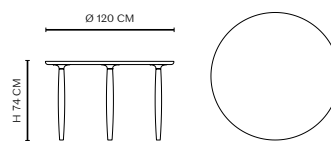

RECTANGULAR 200 CM

RECTANGULAR 250 CM

ROUND 120 CM

DIMENSIONS (MADE-TO-ORDER SIZES)

Rectangular 160 cm (seats up to 4 people)

W 160 cm / D 95 cm / H 74 cm

Rectangular 300 cm (seats up to 10 people)

W 300 cm / D 95 cm / H 74 cm

Rectangular 250 cm (seats up to 10 people)

W 250 cm / D 120 cm / H 74 cm

Round Ø 100 cm (seats up to 2 people)

Ø 100 cm / H 74 cm

Round Ø 160 cm (seats up to 6 people)

Ø 160 cm / H 74 cm

Round Ø 180 cm (seats up to 8 people)

Ø 180 cm / H 74 cm

OKU DINING TABLE — 2019

KRISTIAN SOFUS HANSEN, NICOLAJ NØDDESBO & TOMMY HYLDAHL

DIMENSIONS (STOCK SIZES)

Rectangular 200 cm

W 200 cm / D 95 cm / H 74 cm

Rectangular 250 cm

W 250 cm / D 95 cm / H 74 cm

Round 120 cm

Ø 120 cm / H 74 cm

OAK FINISHES

NATURAL OAK

LIGHT SMOKED OAK

DARK SMOKED OAK

BLACK OAK

DETAIL SHOTS