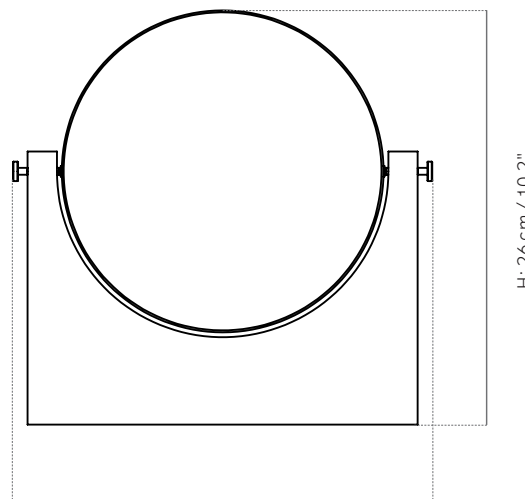

The base is made from cut, honed marble and the mirror part from sand casted brass.

Dimension (cm / in)

H: 26 cm / 10,2"

W: 25 cm / 9,8"

D: 3 cm / 1,2"

Weight item (kg)

2,67 kg

Materials

Packaging Measurement (H * W * D)

31,5 cm * 32 cm * 9,5 cm

Care Instructions

Use a soft dry cloth to clean. Do not use any cleaners with chemicals or harsh abrasives. Avoid using water. The brass will oxidise from the moment it is exposed to air. To maintain a shiny appearance, use a mild metal polish and a soft cloth. Use special mirror cleaning for the mirror part.

W: 25 cm / 9,8"

Marble Mirror is a heroic, beautiful object for everyday use. The design is iconic and the mirror is made to last a lifetime. Designers Studiopepe are obsessed with precious materials, like marble, that gain in beauty over the years. "We believe that a beautifully designed product should last almost forever."