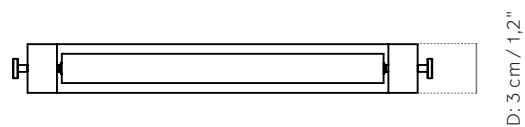

The base is made from cut, honed marble and the mirror part from sand casted brass.

Dimension (cm / in)

H: 26 cm / 10,2"

W: 25 cm / 9,8"

D: 3 cm / 1,2"

Weight item (kg)

2,67 kg

Materials

Packaging Measurement (H * W * D)

31,5 cm * 32 cm * 9,5 cm

Care Instructions

Use a soft dry cloth to clean. Do not use any cleaners with chemicals or harsh abrasives. Avoid using water. The brass will oxidise from the moment it is exposed to air. To maintain a shiny appearance, use a mild metal polish and a soft cloth. Use special mirror cleaning for the mirror part.