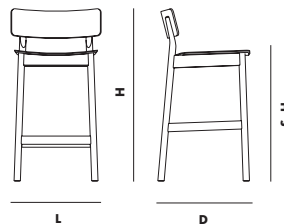

FELT GLIDES

INCLUDED

PACKAGING DIMENSIONS

L 481 x D 472 x H 910 MM

L 18.9 x D 18.6 x H 35.8 "

MAINTENANCE

FOR DAILY CARE, WIPE OFF WITH A CLEAN, MOIST CLOTH FOLLOWED BY A SOFT DRY CLOTH

DIMENSIONS

L 457 x D 465 x H 853 / S-H 650 MM

L 17.9 x D 18.3 x H 33.5 / S-H 25.6 "

ITEM NO / COLOUR

100920 WHITE PIGMENTED LACQUERED OAK

100921 BLACK PAINTED ASH