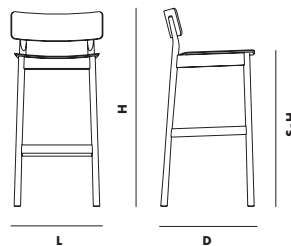

FELT GLIDES

INCLUDED

PACKAGING DIMENSIONS

L 481 x D 472 x H 1005 MM

L 18.9 x D 18.6 x H 39.6 "

MAINTENANCE

FOR DAILY CARE, WIPE OFF WITH A CLEAN, MOIST CLOTH FOLLOWED BY A SOFT DRY CLOTH

DIMENSIONS