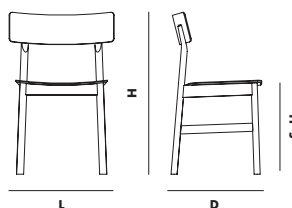

FELT GLIDES

INCLUDED

PACKAGING DIMENSIONS

L 605 x D 545 x H 1005 MM

L 23.8 x D 21.5 x H 39.6 "

MAINTENANCE

FOR DAILY CARE, WIPE OFF WITH A CLEAN, MOIST CLOTH FOLLOWED BY A SOFT DRY CLOTH

DIMENSIONS