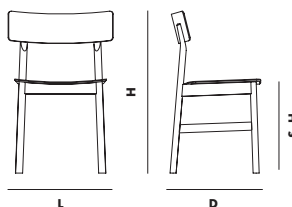

FELT GLIDES

INCLUDED

PACKAGING DIMENSIONS

L 605 x D 545 x H 1005 MM

L 23.8 x D 21.5 x H 39.6 "

MAINTENANCE

FOR DAILY CARE, WIPE OFF WITH A CLEAN, MOIST CLOTH FOLLOWED BY A SOFT DRY CLOTH

DIMENSIONS

L 480 x D 470 x H 800 / S-H 460 MM

L 18.9 x D 18.5 x H 31.4 / S-H 18.1"

ITEM NO / COLOUR

100060 WHITE PIGMENTED LACQUERED OAK

100062 BLACK PAINTED ASH

100064 SMOKED STAINED OAK

100065 TAUPE PAINTED ASH

100066 OLIVE GREEN PAINTED ASH