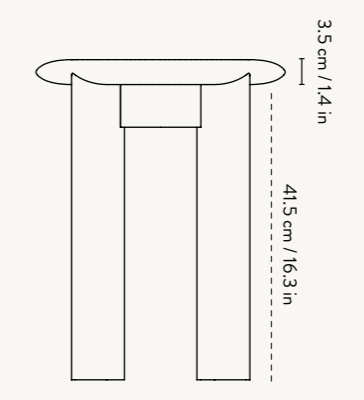

Recommended retail price
DKK 15,999
SEK 22,855
NOK 22,855
EUR 2,169
GBP 2,145
USD 3,005

1100412812
Black Oiled Oak

1102762851
White Oiled Oak

BEVEL TABLE EXTENDABLE X 2

Size: Ø: 117 x H: 73 cm
Ø: 46.1 x H: 28.7 in
Material: FSC™-certified oiled solid oak
Care: Wipe with a damp cloth.
Do not leave the surface wet
Info: Extendable with two extensions.
L: 117-217 cm / L: 46-85.4 in.
Extra leg provided for when used with two extensions.
Registered design
Net. weight: 73 kg
Packsize: 1

Recommended retail price
DKK 19,999
SEK 28,569
NOK 28,569
EUR 2,715
GBP 2,685
USD 3,759

1100452812
Black Oiled Oak

1101132813
Ice Blue

1102742851
White Oiled Oak

BEVEL BENCH

Size: H: 45 x W: 90 x D: 35 cm
H: 17.7 x W: 35.4 x D: 13.8 in
Material: FSC™-certified oiled solid oak
Care: Wipe with a damp cloth.
Do not leave the surface wet
Info: Registered design
Net. weight: 11 kg
Packsize: 1

TOP VIEW

Bevel Table Extendable x 2

SIDE VIEW

FRONT VIEW

TOP VIEW

Bevel Bench

SIDE VIEW

FRONT VIEW

TOP VIEW

Bevel

SEATING OVERVIEW

Based upon Herman Chair and 60 cm seating space per person

BEVEL TABLE - ROUND Ø117
4 CHAIRS

BEVEL TABLE - EXTENDABLE X 1
6 CHAIRS

BEVEL TABLE - EXTENDABLE X 2
8 CHAIRS

Life is full of contrasts