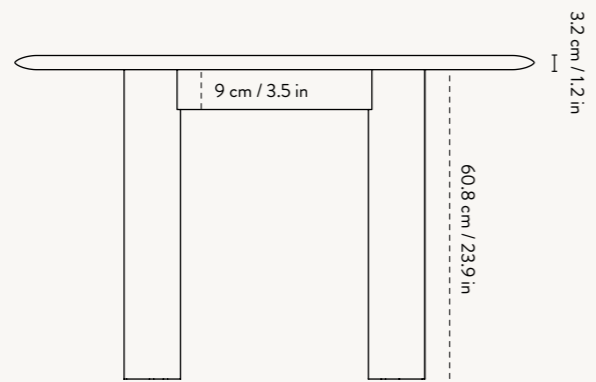

Recommended retail price
DKK 15,999
SEK 22,855
NOK 22,855
EUR 2,169
GBP 2,145
USD 3,005

1100412812
Black Oiled Oak

1102762851
White Oiled Oak

BEVEL TABLE EXTENDABLE X 2

Size: Ø: 117 x H: 73 cm
Ø: 46.1 x H: 28.7 in
Material: FSC™-certified oiled solid oak
Care: Wipe with a damp cloth.
Do not leave the surface wet
Info: Extendable with two extensions.
L: 117-217 cm / L: 46-85.4 in.
Extra leg provided for when used with two extensions.
Registered design
Net. weight: 73 kg
Packsize: 1

Recommended retail price
DKK 19,999
SEK 28,569
NOK 28,569
EUR 2,715
GBP 2,685
USD 3,759

1100452812
Black Oiled Oak

1101132813
Ice Blue

1102742851
White Oiled Oak

BEVEL BENCH

Size: H: 45 x W: 90 x D: 35 cm
H: 17.7 x W: 35.4 x D: 13.8 in
Material: FSC™-certified oiled solid oak
Care: Wipe with a damp cloth.
Do not leave the surface wet
Info: Registered design
Net. weight: 11 kg
Packsize: 1

Recommended retail price
DKK 4,499
SEK 6,425
NOK 6,425
EUR 609
GBP 605
USD 845

Bevel Table - Round Ø117

SIDE VIEW

FRONT VIEW

TOP VIEW

Bevel Table Extendable x 1

SIDE VIEW

FRONT VIEW

TOP VIEW

Bevel Table Extendable x 2

SIDE VIEW

FRONT VIEW

TOP VIEW

Bevel Bench

SIDE VIEW

FRONT VIEW