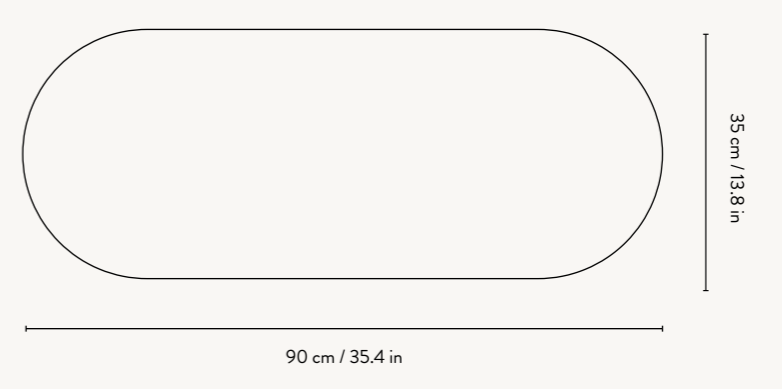

Recommended retail price
DKK 19,999
SEK 28,569
NOK 28,569
EUR 2,715
GBP 2,685
USD 3,759

1100452812
Black Oiled Oak

1101132813
Ice Blue

1102742851
White Oiled Oak

BEVEL BENCH

Size: H: 45 x W: 90 x D: 35 cm
H: 17.7 x W: 35.4 x D: 13.8 in
Material: FSC™-certified oiled solid oak
Care: Wipe with a damp cloth.
Do not leave the surface wet
Info: Registered design
Net. weight: 11 kg
Packsize: 1

Recommended retail price
DKK 4,499
SEK 6,425
NOK 6,425
EUR 609
GBP 605
USD 845

Bevel Table - Round Ø117

SIDE VIEW

FRONT VIEW

TOP VIEW

Bevel Table Extendable x 1

SIDE VIEW

FRONT VIEW

TOP VIEW

Bevel Table Extendable x 2

SIDE VIEW

FRONT VIEW

TOP VIEW

Bevel Bench

SIDE VIEW

FRONT VIEW

TOP VIEW

Bevel

SEATING OVERVIEW

Based upon Herman Chair and 60 cm seating space per person

BEVEL TABLE - ROUND Ø117
4 CHAIRS

BEVEL TABLE - EXTENDABLE X 1
6 CHAIRS

BEVEL TABLE - EXTENDABLE X 2
8 CHAIRS

Life is full of contrasts