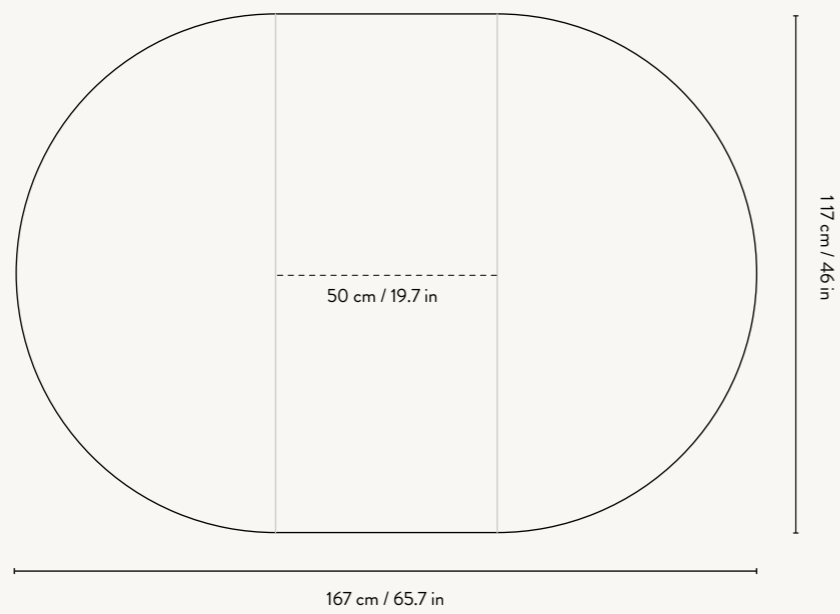

Recommended retail price
DKK 15,999
SEK 22,855
NOK 22,855
EUR 2,169
GBP 2,145
USD 3,005

1100412812
Black Oiled Oak

1102762851
White Oiled Oak

BEVEL TABLE EXTENDABLE X 2

Size: Ø: 117 x H: 73 cm
Ø: 46.1 x H: 28.7 in
Material: FSC™-certified oiled solid oak
Care: Wipe with a damp cloth.
Do not leave the surface wet
Info: Extendable with two extensions.
L: 117-217 cm / L: 46-85.4 in.
Extra leg provided for when used with two extensions.
Registered design
Net. weight: 73 kg
Packsize: 1

Recommended retail price
DKK 19,999
SEK 28,569
NOK 28,569
EUR 2,715
GBP 2,685
USD 3,759

1100452812
Black Oiled Oak

1101132813
Ice Blue

1102742851
White Oiled Oak

BEVEL BENCH

Size: H: 45 x W: 90 x D: 35 cm
H: 17.7 x W: 35.4 x D: 13.8 in
Material: FSC™-certified oiled solid oak
Care: Wipe with a damp cloth.
Do not leave the surface wet
Info: Registered design
Net. weight: 11 kg
Packsize: 1

Recommended retail price
DKK 4,499
SEK 6,425
NOK 6,425
EUR 609
GBP 605
USD 845

Bevel Table - Round Ø117

SIDE VIEW

FRONT VIEW

TOP VIEW

Bevel Table Extendable x 1

SIDE VIEW

FRONT VIEW

TOP VIEW

Bevel Table Extendable x 2

SIDE VIEW

FRONT VIEW

TOP VIEW

Bevel Bench

SIDE VIEW

FRONT VIEW