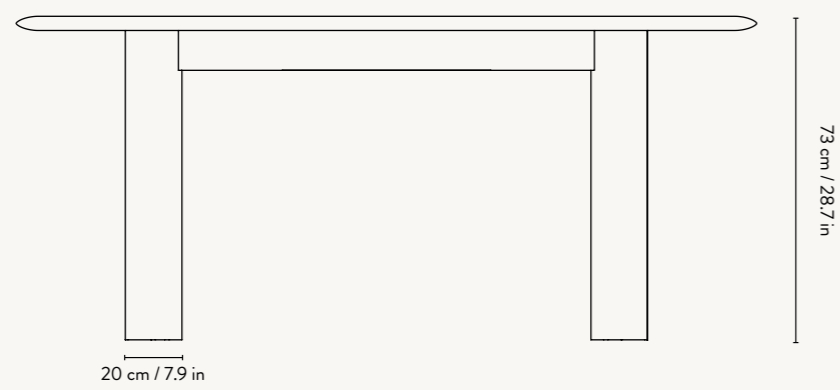

Recommended retail price
DKK 15,999
SEK 22,855
NOK 22,855
EUR 2,169
GBP 2,145
USD 3,005

1100412812
Black Oiled Oak

1102762851
White Oiled Oak

BEVEL TABLE EXTENDABLE X 2

Size: Ø: 117 x H: 73 cm
Ø: 46.1 x H: 28.7 in
Material: FSC™-certified oiled solid oak
Care: Wipe with a damp cloth.
Do not leave the surface wet
Info: Extendable with two extensions.
L: 117-217 cm / L: 46-85.4 in.
Extra leg provided for when used with two extensions.
Registered design
Net. weight: 73 kg
Packsize: 1

Recommended retail price
DKK 19,999
SEK 28,569
NOK 28,569
EUR 2,715
GBP 2,685
USD 3,759

1100452812
Black Oiled Oak

1101132813
Ice Blue

1102742851
White Oiled Oak

BEVEL BENCH

Size: H: 45 x W: 90 x D: 35 cm
H: 17.7 x W: 35.4 x D: 13.8 in
Material: FSC™-certified oiled solid oak
Care: Wipe with a damp cloth.
Do not leave the surface wet
Info: Registered design
Net. weight: 11 kg
Packsize: 1

Recommended retail price
DKK 4,499
SEK 6,425
NOK 6,425
EUR 609
GBP 605
USD 845

Bevel Table - Round Ø117

SIDE VIEW

FRONT VIEW

TOP VIEW

Bevel Table Extendable x 1

SIDE VIEW

FRONT VIEW

TOP VIEW

Bevel Table Extendable x 2

SIDE VIEW

FRONT VIEW

TOP VIEW

Bevel Bench

SIDE VIEW

FRONT VIEW