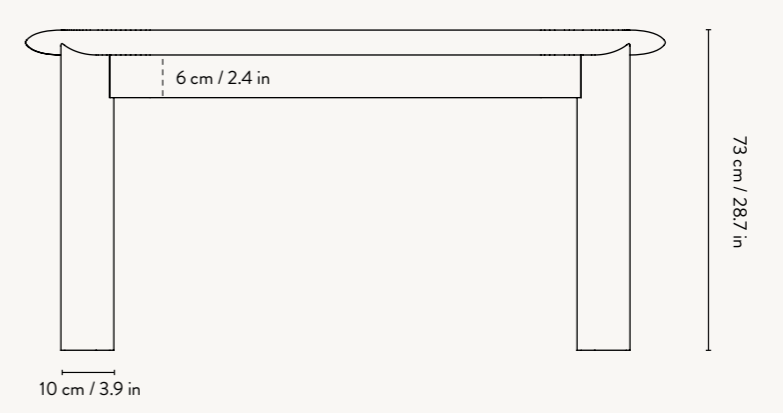

Recommended retail price
DKK 15,999
SEK 22,855
NOK 22,855
EUR 2,169
GBP 2,145
USD 3,005

1100412812
Black Oiled Oak

1102762851
White Oiled Oak

BEVEL TABLE EXTENDABLE X 2

Size: Ø: 117 x H: 73 cm
Ø: 46.1 x H: 28.7 in
Material: FSC™-certified oiled solid oak
Care: Wipe with a damp cloth.
Do not leave the surface wet
Info: Extendable with two extensions.
L: 117-217 cm / L: 46-85.4 in.
Extra leg provided for when used with two extensions.
Registered design
Net. weight: 73 kg
Packsize: 1

Recommended retail price
DKK 19,999
SEK 28,569
NOK 28,569
EUR 2,715
GBP 2,685
USD 3,759

1100452812
Black Oiled Oak

1101132813
Ice Blue

1102742851
White Oiled Oak

BEVEL BENCH

Size: H: 45 x W: 90 x D: 35 cm
H: 17.7 x W: 35.4 x D: 13.8 in
Material: FSC™-certified oiled solid oak
Care: Wipe with a damp cloth.
Do not leave the surface wet
Info: Registered design
Net. weight: 11 kg
Packsize: 1

TOP VIEW

Bevel Table Extendable x 2

SIDE VIEW

FRONT VIEW

TOP VIEW

Bevel Bench

SIDE VIEW

FRONT VIEW

TOP VIEW

Bevel

SEATING OVERVIEW

Based upon Herman Chair and 60 cm seating space per person

BEVEL TABLE - ROUND Ø117
4 CHAIRS

BEVEL TABLE - EXTENDABLE X 1
6 CHAIRS

BEVEL TABLE - EXTENDABLE X 2
8 CHAIRS

Life is full of contrasts