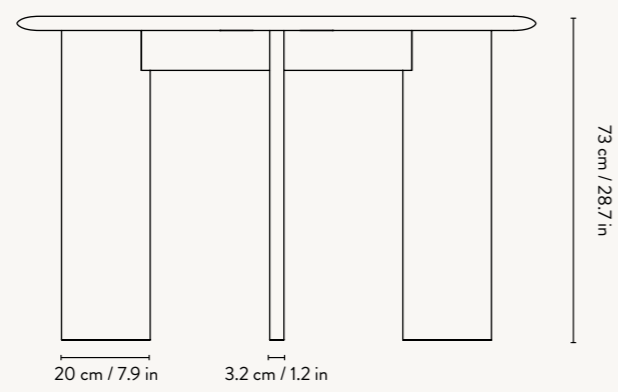

1102752851
White Oiled Oak

1100392812
Black Oiled Oak

BEVEL TABLE EXTENDABLE X 1

Size: Ø: 117 x H: 73 cm
Ø: 46.1 x H: 28.7 in
Material: FSC™-certified oiled solid oak
Care: Wipe with a damp cloth.
Do not leave the surface wet
Info: Extendable with one extension.
L: 117-167 cm / L: 46-65.7 in.
Registered design
Net. weight: 59 kg
Packsize: 1

Recommended retail price
DKK 15,999
SEK 22,855
NOK 22,855
EUR 2,169
GBP 2,145
USD 3,005

1100412812
Black Oiled Oak

1102762851
White Oiled Oak

BEVEL TABLE EXTENDABLE X 2

Size: Ø: 117 x H: 73 cm
Ø: 46.1 x H: 28.7 in
Material: FSC™-certified oiled solid oak
Care: Wipe with a damp cloth.
Do not leave the surface wet
Info: Extendable with two extensions.
L: 117-217 cm / L: 46-85.4 in.
Extra leg provided for when used with two extensions.
Registered design
Net. weight: 73 kg
Packsize: 1

Recommended retail price
DKK 19,999
SEK 28,569
NOK 28,569
EUR 2,715
GBP 2,685
USD 3,759

1100452812
Black Oiled Oak

1101132813
Ice Blue

1102742851
White Oiled Oak

BEVEL BENCH

Size: H: 45 x W: 90 x D: 35 cm
H: 17.7 x W: 35.4 x D: 13.8 in
Material: FSC™-certified oiled solid oak
Care: Wipe with a damp cloth.
Do not leave the surface wet
Info: Registered design
Net. weight: 11 kg
Packsize: 1

Recommended retail price
DKK 4,499
SEK 6,425
NOK 6,425
EUR 609
GBP 605
USD 845

Bevel Table - Round Ø117

SIDE VIEW

FRONT VIEW

TOP VIEW

Bevel Table Extendable x 1

SIDE VIEW

FRONT VIEW