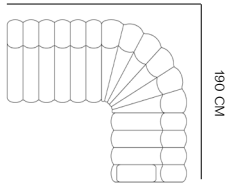

SETUPS

240 CM

2X MEDIUM
1X OTTOMAN
1X ARMREST

D 96 CM / H 70 CM / SH 47 CM / SD 62 CM

160 CM

1X MEDIUM
1X OTTOMAN CLASSIC

D 96 CM / H 70 CM / SH 47 CM / SD 62 CM

300 CM

2X LARGE
1X SMALL
2X ARMREST

D 96 CM / H 70 CM / SH 47 CM / SD 62 CM

230 CM

1X LARGE
1X CORNER
1X MEDIUM
2X ARMREST

D 96 CM / H 70 CM / SH 47 CM / SD 62 CM

230 CM

1X SMALL
1X MEDIUM
1X LARGE
1X CORNER
1X OTTOMAN
2X OTTOMAN CLASSIC
3X ARMREST

D 96 CM / H 70 CM / SH 47 CM / SD 62 CM

200 CM

1X LARGE
1X OTTOMAN

D 96 CM / H 70 CM / SH 47 CM / SD 62 CM

250 CM

4X CURVE

H 70 CM / SH 47 CM / SD 62 CM

H 70 CM / SH 47 CM / SD 62 CM

406 CM