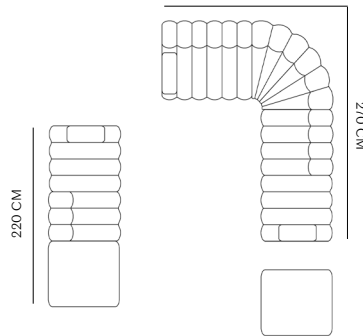

230 CM

1X SMALL
1X MEDIUM
1X LARGE
1X CORNER
1X OTTOMAN
2X OTTOMAN CLASSIC
3X ARMREST

D 96 CM / H 70 CM / SH 47 CM / SD 62 CM

200 CM

1X LARGE
1X OTTOMAN

D 96 CM / H 70 CM / SH 47 CM / SD 62 CM

250 CM

4X CURVE

H 70 CM / SH 47 CM / SD 62 CM

H 70 CM / SH 47 CM / SD 62 CM