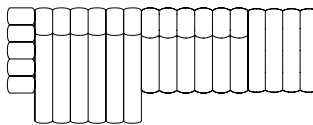

302 CM

- 1X LOUNGE LARGE ARMREST SHORT
 - 1X CORNER
 - 1X SMALL
 - 1X MEDIUM
 - 1X OTTOMAN
 - 1X ARMREST
- D 96/130 CM / H 70 CM / SH 47 CM

SETUP 10

426 CM

- 1X LOUNGE LARGE ARMREST LEFT
 - 1X LOUNGE LARGE ARMREST RIGHT
 - 1X LOUNGE LARGE
- D 130 CM / H 70 CM / SH 47 CM

SETUP 11

303 CM

190 CM

- 1X LOUNGE MEDIUM ARMREST SHORT
 - 1X CORNER
 - 1X MEDIUM
 - 1X OTTOMAN
 - 1X ARMREST
- D 96/130 CM / H 70 CM / SH 47 CM

SETUP 12

353 CM

- 1X LOUNGE LARGE ARMREST SHORT
 - 1X LARGE
 - 1X OTTOMAN
 - 1X ARMREST
- D 96/130 CM / H 70 CM / SH 47 CM