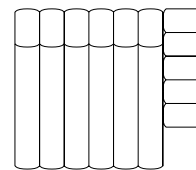

Studio Lounge Large Armrest Short Left