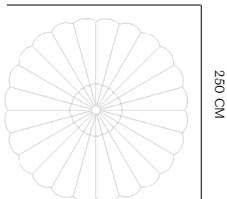

SETUPS

240 CM

2X MEDIUM
1X OTTOMAN
1X ARMREST

D 96 CM / H 70 CM / SH 47 CM / SD 62 CM

160 CM

1X MEDIUM
1X OTTOMAN CLASSIC

D 96 CM / H 70 CM / SH 47 CM / SD 62 CM

300 CM

2X LARGE
1X SMALL
2X ARMREST

D 96 CM / H 70 CM / SH 47 CM / SD 62 CM

230 CM

1X LARGE
1X CORNER
1X MEDIUM
2X ARMREST

D 96 CM / H 70 CM / SH 47 CM / SD 62 CM

230 CM

1X SMALL
1X MEDIUM
1X LARGE
1X CORNER
1X OTTOMAN
2X OTTOMAN CLASSIC
3X ARMREST

D 96 CM / H 70 CM / SH 47 CM / SD 62 CM

200 CM

1X LARGE
1X OTTOMAN

D 96 CM / H 70 CM / SH 47 CM / SD 62 CM

250 CM

4X CURVE

H 70 CM / SH 47 CM / SD 62 CM

H 70 CM / SH 47 CM / SD 62 CM

406 CM