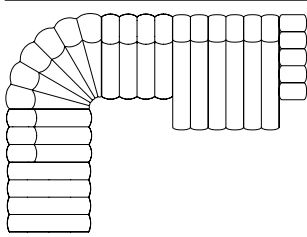

D 96 CM / H 70 CM / SH 47 CM / SD 62 CM

SETUP 6

200 CM

1X LARGE
1X OTTOMAN

D 96 CM / H 70 CM / SH 47 CM / SD 62 CM

SETUP 7

250 CM

4X CURVE

H 70 CM / SH 47 CM / SD 62 CM

SETUP 8

1X LARGE
1X MEDIUM
1X SMALL
2X CURVE
1X CORNER
1X OTTOMAN
2X ARMREST

H 70 CM / SH 47 CM / SD 62 CM

406 CM

SETUPS

SETUP 9

343 CM

302 CM

- 1X LOUNGE LARGE ARMREST SHORT
 - 1X CORNER
 - 1X SMALL
 - 1X MEDIUM
 - 1X OTTOMAN
 - 1X ARMREST
- D 96/130 CM / H 70 CM / SH 47 CM

SETUP 10

426 CM

- 1X LOUNGE LARGE ARMREST LEFT
 - 1X LOUNGE LARGE ARMREST RIGHT
 - 1X LOUNGE LARGE
- D 130 CM / H 70 CM / SH 47 CM