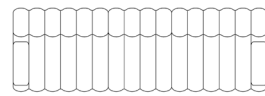

SETUPS

240 CM

2X MEDIUM
1X OTTOMAN
1X ARMREST

D 96 CM / H 70 CM / SH 47 CM / SD 62 CM

160 CM

1X MEDIUM
1X OTTOMAN CLASSIC

D 96 CM / H 70 CM / SH 47 CM / SD 62 CM

300 CM

2X LARGE
1X SMALL
2X ARMREST

D 96 CM / H 70 CM / SH 47 CM / SD 62 CM

230 CM

1X LARGE
1X CORNER
1X MEDIUM
2X ARMREST

D 96 CM / H 70 CM / SH 47 CM / SD 62 CM

230 CM

1X SMALL
1X MEDIUM
1X LARGE
1X CORNER
1X OTTOMAN
2X OTTOMAN CLASSIC
3X ARMREST

D 96 CM / H 70 CM / SH 47 CM / SD 62 CM

200 CM

1X LARGE
1X OTTOMAN

D 96 CM / H 70 CM / SH 47 CM / SD 62 CM

250 CM

4X CURVE

H 70 CM / SH 47 CM / SD 62 CM

H 70 CM / SH 47 CM / SD 62 CM

406 CM