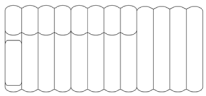

SETUPS

240 CM

2X MEDIUM
1X OTTOMAN
1X ARMREST

D 96 CM / H 70 CM / SH 47 CM / SD 62 CM

160 CM

1X MEDIUM
1X OTTOMAN CLASSIC

D 96 CM / H 70 CM / SH 47 CM / SD 62 CM

300 CM

2X LARGE
1X SMALL
2X ARMREST

D 96 CM / H 70 CM / SH 47 CM / SD 62 CM

230 CM

1X LARGE
1X CORNER
1X MEDIUM
2X ARMREST

D 96 CM / H 70 CM / SH 47 CM / SD 62 CM

230 CM

1X SMALL
1X MEDIUM
1X LARGE
1X CORNER
1X OTTOMAN
2X OTTOMAN CLASSIC
3X ARMREST

D 96 CM / H 70 CM / SH 47 CM / SD 62 CM

200 CM

1X LARGE
1X OTTOMAN

D 96 CM / H 70 CM / SH 47 CM / SD 62 CM

250 CM

4X CURVE

H 70 CM / SH 47 CM / SD 62 CM

H 70 CM / SH 47 CM / SD 62 CM

406 CM