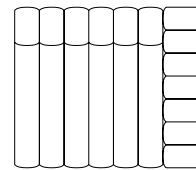

Studio Lounge Small Armrest Left

Studio Lounge Medium Armrest Right
W 113 CM / D 130 CM
H 70 CM / SH 47 CM

Studio Lounge Medium Armrest Left

Studio Lounge Large Armrest Right
W 153 CM / D 130 CM
H 70 CM / SH 47 CM