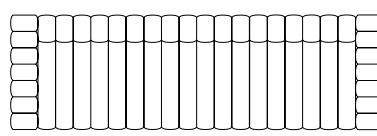

H 70 CM / SH 47 CM / SD 62 CM

SETUP 8

1X LARGE
1X MEDIUM
1X SMALL
2X CURVE
1X CORNER
1X OTTOMAN
2X ARMREST

H 70 CM / SH 47 CM / SD 62 CM

406 CM

SETUPS

SETUP 9

343 CM

302 CM

- 1X LOUNGE LARGE ARMREST SHORT
 - 1X CORNER
 - 1X SMALL
 - 1X MEDIUM
 - 1X OTTOMAN
 - 1X ARMREST
- D 96/130 CM / H 70 CM / SH 47 CM

SETUP 10

426 CM

- 1X LOUNGE LARGE ARMREST LEFT
 - 1X LOUNGE LARGE ARMREST RIGHT
 - 1X LOUNGE LARGE
- D 130 CM / H 70 CM / SH 47 CM