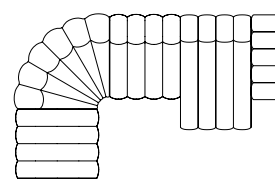

H 70 CM / SH 47 CM / SD 62 CM

SETUP 8

1X LARGE
1X MEDIUM
1X SMALL
2X CURVE
1X CORNER
1X OTTOMAN
2X ARMREST

H 70 CM / SH 47 CM / SD 62 CM

406 CM

SETUPS

SETUP 9

343 CM

302 CM

- 1X LOUNGE LARGE ARMREST SHORT
 - 1X CORNER
 - 1X SMALL
 - 1X MEDIUM
 - 1X OTTOMAN
 - 1X ARMREST
- D 96/130 CM / H 70 CM / SH 47 CM

SETUP 10

426 CM

- 1X LOUNGE LARGE ARMREST LEFT
 - 1X LOUNGE LARGE ARMREST RIGHT
 - 1X LOUNGE LARGE
- D 130 CM / H 70 CM / SH 47 CM

SETUP 11

303 CM

190 CM

- 1X LOUNGE MEDIUM ARMREST SHORT
 - 1X CORNER
 - 1X MEDIUM
 - 1X OTTOMAN
 - 1X ARMREST
- D 96/130 CM / H 70 CM / SH 47 CM

SETUP 12

353 CM

- 1X LOUNGE LARGE ARMREST SHORT
 - 1X LARGE
 - 1X OTTOMAN
 - 1X ARMREST
- D 96/130 CM / H 70 CM / SH 47 CM