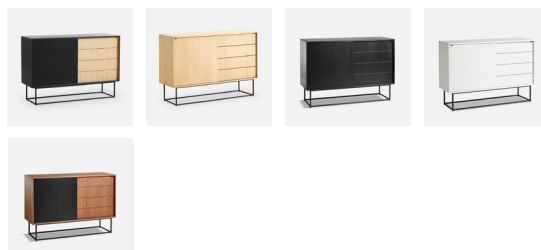

VIRKA

PRODUCT SHEET

VIRKA SIDEBOARD (HIGH)

DESIGNED BY RØPKE DESIGN AND MOAAK

WITH CLEAN LINES AND A SIMPLE EXPRESSION, THE VIRKA SIDEBOARD CAN BE A PART OF A CONSISTENT DESIGN LANGUAGE OR BE A STANDALONE OBJECT. THE ELEGANT SIDEBOARD IS DESIGNED WITH SLIDING DOORS SO IT WILL NEVER TAKE UP UNNECESSARY SPACE IN YOUR ROOM. THE STRONG GEOMETRICAL FRAME ELEGANTLY LIFTS THE SIDEBOARD ABOVE THE FLOOR AND ADDS LIGHTNESS TO THE DESIGN.

ADJUSTABLE

SHELVES

TWO ADJUSTABLE SHELVES

PACKAGING DIMENSIONS

L 1270 X D 465 X H 880 MM

L 50 X D 18.3 X H 34.6 "

MAINTENANCE

FOR DAILY CARE, WIPE OFF WITH A CLEAN, MOIST CLOTH FOLLOWED BY A SOFT DRY CLOTH

DIMENSIONS

L 1200 X D 400 X H 820 MM

L 47.2 X D 15.7 X H 32.2 "

ITEM NO / COLOUR

120310 BLACK PAINTED/OAK VENEER

120311 OAK VENEER/OAK VENEER

120312 BLACK PAINTED OAK

120313 WHITE PAINTED OAK

120315 WALNUT VENEER/BLACK PAINTED

VIRKA SIDEBOARD (LOW)

DESIGNED BY RØPKE DESIGN AND MOAAK

WITH CLEAN LINES AND A SIMPLE EXPRESSION, THE VIRKA SIDEBOARD CAN BE A PART OF A CONSISTENT DESIGN LANGUAGE OR BE A STANDALONE OBJECT. THE ELEGANT SIDEBOARD IS DESIGNED WITH SLIDING DOORS SO IT WILL NEVER TAKE UP UNNECESSARY SPACE IN YOUR ROOM. THE STRONG GEOMETRICAL FRAME ELEGANTLY LIFTS THE SIDEBOARD ABOVE THE FLOOR AND ADDS LIGHTNESS TO THE DESIGN.