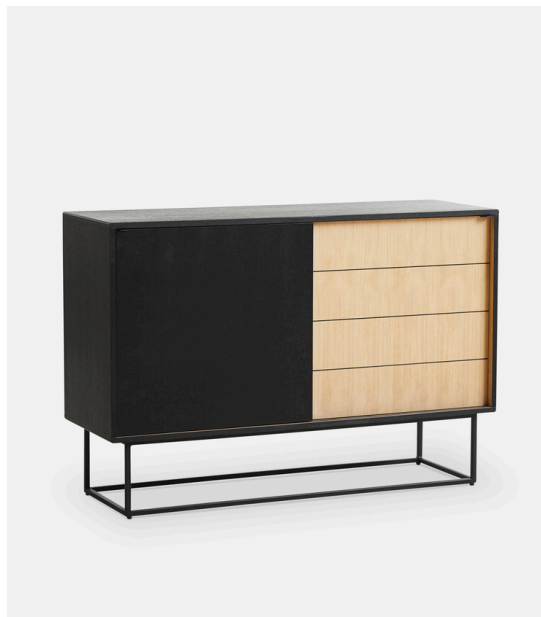

VIRKA

PRODUCT SHEET

VIRKA SIDEBOARD (HIGH)

DESIGNED BY RØPKE DESIGN AND MOAAK

WITH CLEAN LINES AND A SIMPLE EXPRESSION, THE VIRKA SIDEBOARD CAN BE A PART OF A CONSISTENT DESIGN LANGUAGE OR BE A STANDALONE OBJECT. THE ELEGANT SIDEBOARD IS DESIGNED WITH SLIDING DOORS SO IT WILL NEVER TAKE UP UNNECESSARY SPACE IN YOUR ROOM. THE STRONG GEOMETRICAL FRAME ELEGANTLY LIFTS THE SIDEBOARD ABOVE THE FLOOR AND ADDS LIGHTNESS TO THE DESIGN.

ADJUSTABLE

SHELVES

TWO ADJUSTABLE SHELVES

PACKAGING DIMENSIONS

L 1270 X D 465 X H 880 MM

L 50 X D 18.3 X H 34.6 "

MAINTENANCE

FOR DAILY CARE, WIPE OFF WITH A CLEAN, MOIST CLOTH FOLLOWED BY A SOFT DRY CLOTH

DIMENSIONS

L 1200 X D 400 X H 820 MM

L 47.2 X D 15.7 X H 32.2 "

ITEM NO / COLOUR

120310 BLACK PAINTED/OAK VENEER

120311 OAK VENEER/OAK VENEER

120312 BLACK PAINTED OAK

120313 WHITE PAINTED OAK

120315 WALNUT VENEER/BLACK PAINTED

VIRKA SIDEBOARD (LOW)

DESIGNED BY RØPKE DESIGN AND MOAAK

WITH CLEAN LINES AND A SIMPLE EXPRESSION, THE VIRKA SIDEBOARD CAN BE A PART OF A CONSISTENT DESIGN LANGUAGE OR BE A STANDALONE OBJECT. THE ELEGANT SIDEBOARD IS DESIGNED WITH SLIDING DOORS SO IT WILL NEVER TAKE UP UNNECESSARY SPACE IN YOUR ROOM. THE STRONG GEOMETRICAL FRAME ELEGANTLY LIFTS THE SIDEBOARD ABOVE THE FLOOR AND ADDS LIGHTNESS TO THE DESIGN.