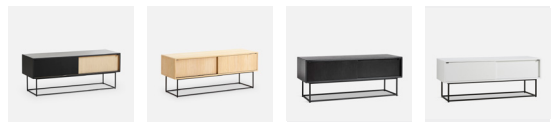

VIRKA SIDEBOARD (LOW)

DESIGNED BY RØPKE DESIGN AND MOAAK

WITH CLEAN LINES AND A SIMPLE EXPRESSION, THE VIRKA SIDEBOARD CAN BE A PART OF A CONSISTENT DESIGN LANGUAGE OR BE A STANDALONE OBJECT. THE ELEGANT SIDEBOARD IS DESIGNED WITH SLIDING DOORS SO IT WILL NEVER TAKE UP UNNECESSARY SPACE IN YOUR ROOM. THE STRONG GEOMETRICAL FRAME ELEGANTLY LIFTS THE SIDEBOARD ABOVE THE FLOOR AND ADDS LIGHTNESS TO THE DESIGN.

YEAR OF DESIGN

2016

CATEGORY

STORAGE AND SHELVING

FRAME

BLACK PAINTED METAL

CARCASS

BLACK PAINTED OAK VENEER
WHITE OIL TREATED OAK VENEER
WHITE PAINTED OAK VENEER
WALNUT VENEER

ASSEMBLY

FULLY ASSEMBLED

CABLE HOLES

TWO ON THE BACK

FEET

ADJUSTABLE

SHELVES

TWO ADJUSTABLE SHELVES

PACKAGING DIMENSIONS

L 1265 X D 465 X H 550 MM
L 49.8 X D 18.3 X H 21.7 "

MAINTENANCE

FOR DAILY CARE, WIPE OFF WITH A CLEAN,
MOIST CLOTH FOLLOWED BY A SOFT DRY CLOTH

DIMENSIONS

L 1200 X D 400 X H 470 MM
L 47.2 X D 15.7 X H 18.5 "

ITEM NO / COLOUR

120410 BLACK PAINTED/OAK VENEER
120411 OAK VENEER/OAK VENEER
120412 BLACK PAINTED OAK
120413 WHITE PAINTED OAK
120414 WALNUT VENEER/BLACK PAINTED